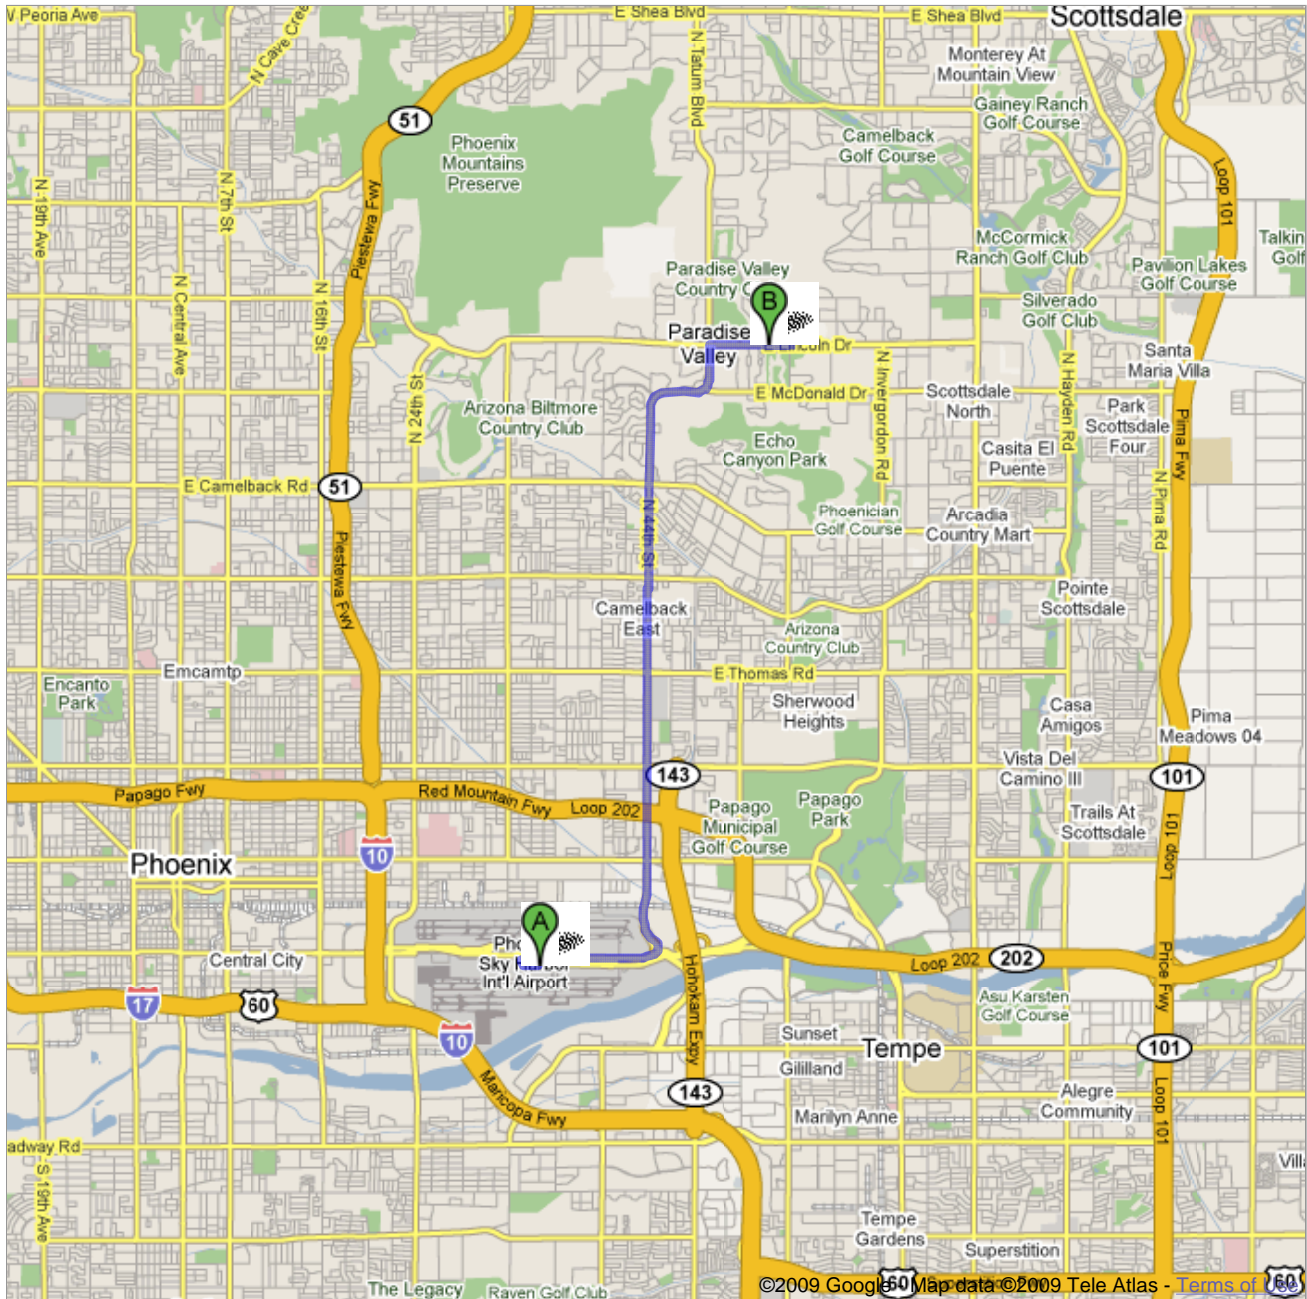

**Directions to 5402 E Lincoln Dr,  
Paradise Valley, AZ 85253**  
9.9 mi – about 21 mins  
Airport to Camelback Inn

Phoenix Sky Harbor International-Phx  
3400 E Sky Harbor Blvd, Phoenix, AZ 85034 - (602) 273-3300

- 
- |    |  |                           |
|----|--|---------------------------|
| 1. | <b>Head west on E Sky Harbor Blvd toward Terminal 3</b>  | go 0.2 mi<br>total 0.2 mi |
|    | 2. <b>Sharp right to stay on E Sky Harbor Blvd</b><br>About 2 mins   | go 0.5 mi<br>total 0.6 mi |
|    | 3. <b>Slight left to stay on E Sky Harbor Blvd</b><br>About 2 mins   | go 1.0 mi<br>total 1.7 mi |
|    | 4. <b>Merge onto AZ-153/Sky Harbor Expy via the ramp on the left to 44th St</b><br>Continue to follow AZ-153<br>About 4 mins | go 1.6 mi<br>total 3.3 mi |
| 5. | <b>Continue on N 44th St</b><br>About 9 mins   | go 4.4 mi<br>total 7.7 mi |
|    | 6. <b>Slight right at E McDonald Dr</b><br>About 1 min   | go 0.6 mi<br>total 8.3 mi |
| 7. | <b>Continue on N Tatum Blvd</b><br>About 1 min   | go 0.5 mi<br>total 8.7 mi |
|    | 8. <b>Turn right at E Lincoln Dr</b><br>About 2 mins   | go 0.9 mi<br>total 9.6 mi |
|    | 9. <b>Make a U-turn at N 56th St</b><br>Destination will be on the right<br>About 1 min                                      | go 0.3 mi<br>total 9.9 mi |

5402 E Lincoln Dr, Paradise Valley, AZ 85253

These directions are for planning purposes only. You may find that construction projects, traffic, weather, or other events may cause conditions to differ from the map results, and you should plan your route accordingly. You must obey all signs or notices regarding your route.

Map data ©2009 , Tele Atlas